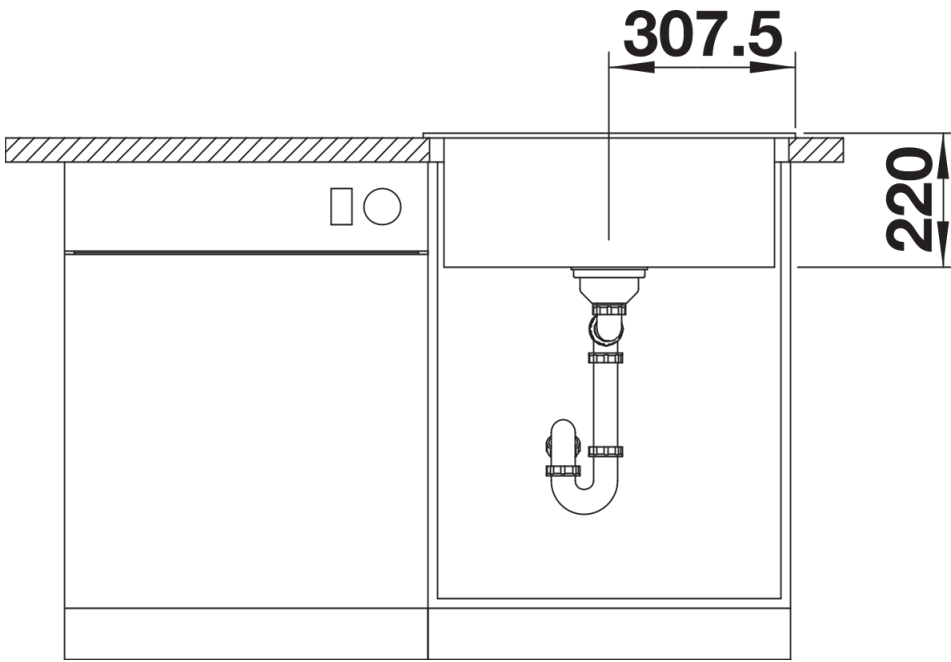

Product information sheet PLEON 6

Item no. 521678

Benefits

- Timelessly elegant, straight-lined design
- Single bowl with maximum volume thanks to particularly deep bowl
- Continuous, generous tap ledge and low-profile rim
- Easy to clean, flowing transition from the sink's rim to the tap ledge
- High-quality features with the covered C-overflow and InFino drain system – elegantly integrated and easy-care

Colours

Available colours:

- black
- anthracite
- rock grey
- alu metallic
- white
- jasmine
- tartufo
- coffee

SILGRANIT anthracite

Planning information

- The optional ash compound chopping board can only be placed on the edge of the bowl if the diameter of the kitchen mixer tap is less than 48 mm.

Scope of supply

- waste kit with space-saving pipe
- 3 ½" InFino basket strainer

Details

Top view

Cut-out

Front view

Side view