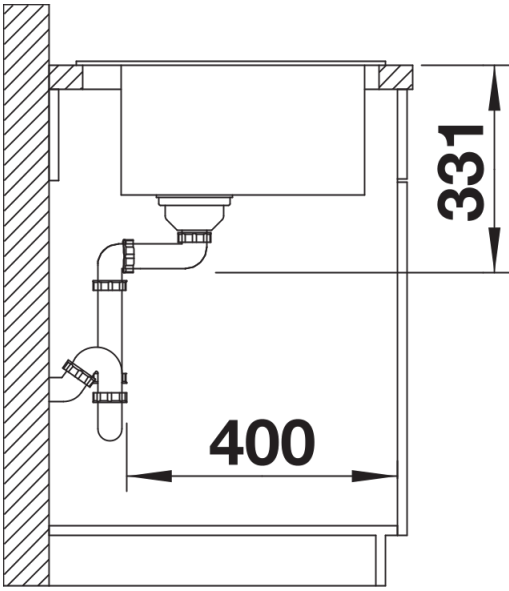

Colours

Available colours:

- black
- anthracite
- rock grey
- alu metallic
- white
- jasmine
- tartufo
- coffee

SILGRANIT anthracite

Planning information

- The optional ash compound chopping board can only be placed on the edge of the bowl if the diameter of the kitchen mixer tap is less than 48 mm.

Scope of supply

- waste kit with space-saving pipe
- 3 ½" InFino basket strainer

Details

Top view

Cut-out

Front view

Side view