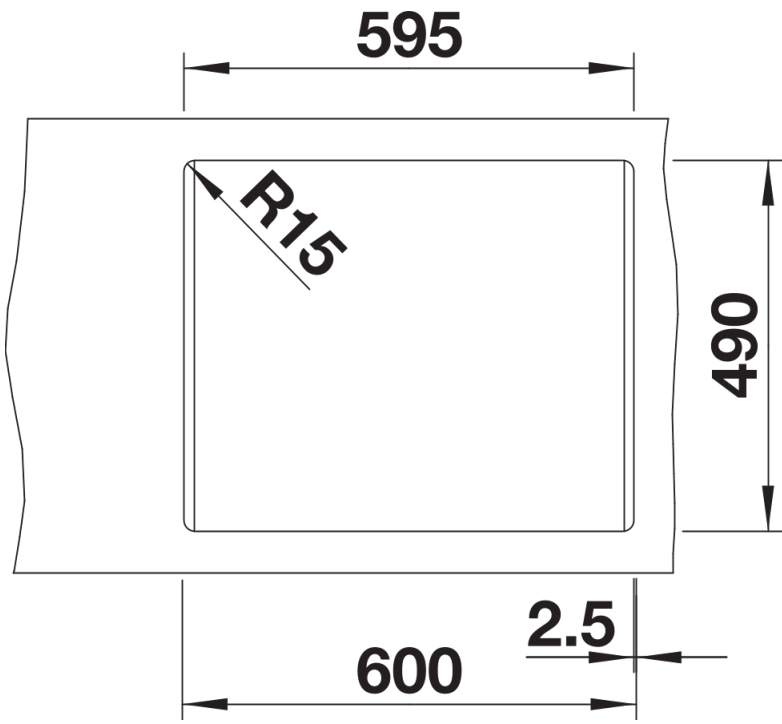

Product information sheet PLEON 6

Item no. 521678

Benefits

- Timelessly elegant, straight-lined design
- Single bowl with maximum volume thanks to particularly deep bowl
- Continuous, generous tap ledge and low-profile rim
- Easy to clean, flowing transition from the sink's rim to the tap ledge
- High-quality features with the covered C-overflow and InFino drain system – elegantly integrated and easy-care

Colours

Available colours:

- black
- anthracite
- rock grey
- alu metallic
- white
- jasmine
- tartufo
- coffee

SILGRANIT anthracite

Planning information

- The optional ash compound chopping board can only be placed on the edge of the bowl if the diameter of the kitchen mixer tap is less than 48 mm.

Scope of supply

- waste kit with space-saving pipe
- 3 ½" InFino basket strainer

Details

Top view

Cut-out

Front view

Side view