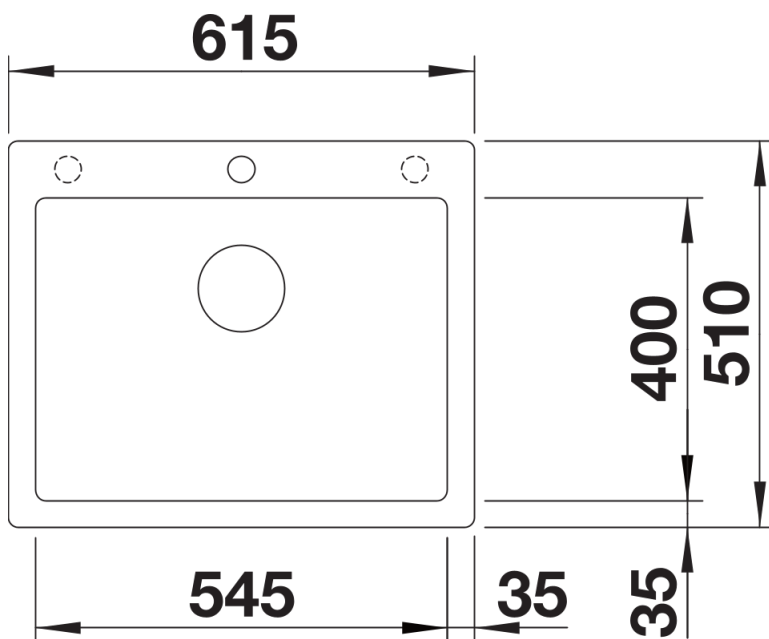

Colours

Available colours:

- black
- anthracite
- rock grey
- alu metallic
- white
- jasmine
- tartufo
- coffee

SILGRANIT anthracite

Planning information

- The optional ash compound chopping board can only be placed on the edge of the bowl if the diameter of the kitchen mixer tap is less than 48 mm.

Scope of supply

- waste kit with space-saving pipe
- 3 ½" InFino basket strainer

Details

Top view

Cut-out

Front view

Side view